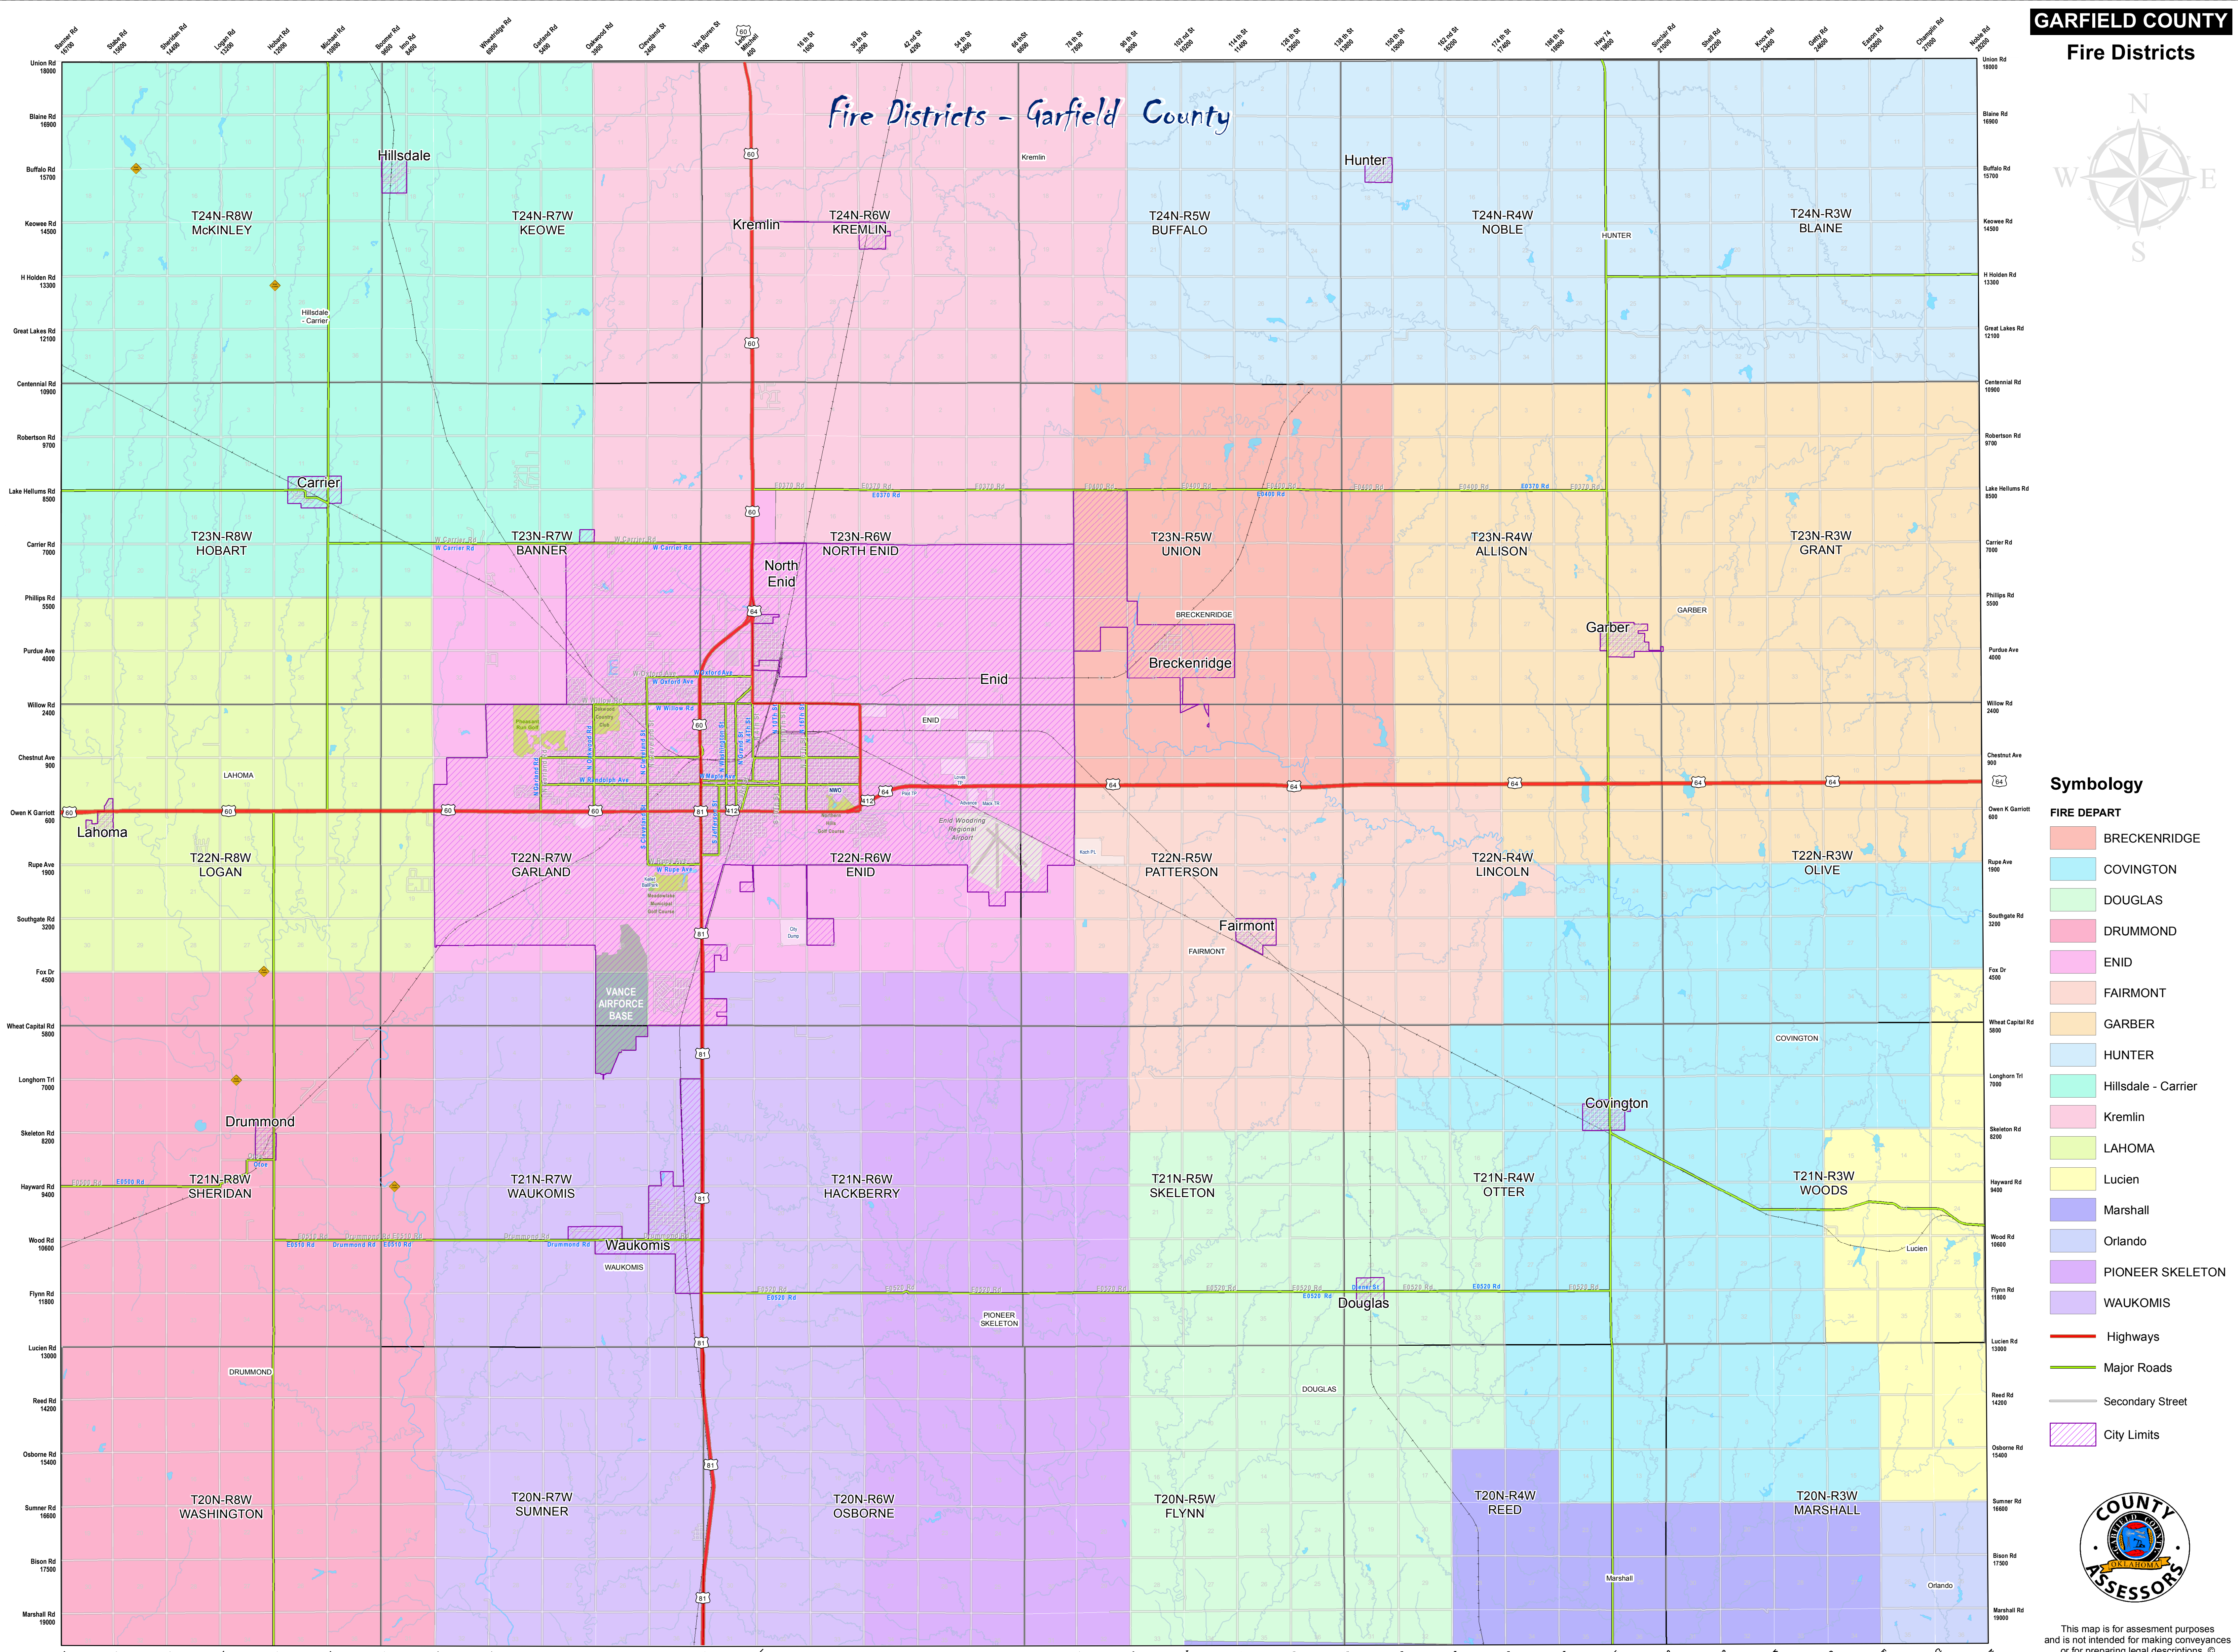

Fire Districts - Garfield County

Symbology

- FIRE DEPART**
- BRECKENRIDGE
 - COVINGTON
 - DOUGLAS
 - DRUMMOND
 - ENID
 - FAIRMONT
 - GARBER
 - HUNTER
 - Hillsdale - Carrier
 - Kremlin
 - LAHOMA
 - Lucien
 - Marshall
 - Orlando
 - PIONEER SKELETON
 - WAUKOMIS
- Other Symbols:**
- Highways
 - Major Roads
 - Secondary Street
 - City Limits

This map is for assessment purposes and is not intended for making conveyances or for preparing legal descriptions. ©

Prepared and Published by Garfield County Assessors - Enid, Ok